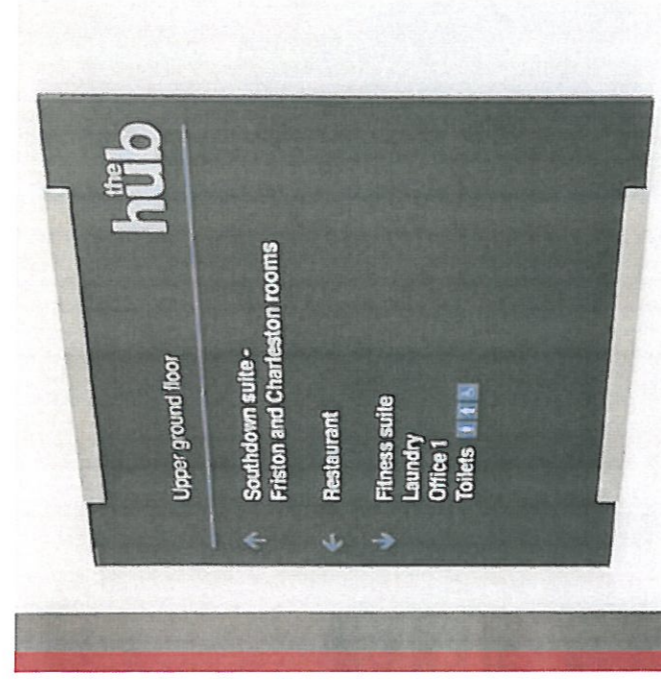

Display, Exhibition & Wayfinding Signage.

D Sign System

Key Benefits:

- Comprehensive, architectural sign system suitable for virtually any signage application.
- Frameless
- Easily maintained and updated.
- External Grade
- Mix powder coated aluminium with silver anodised, acrylic, brushed stainless steel and toughened glass.