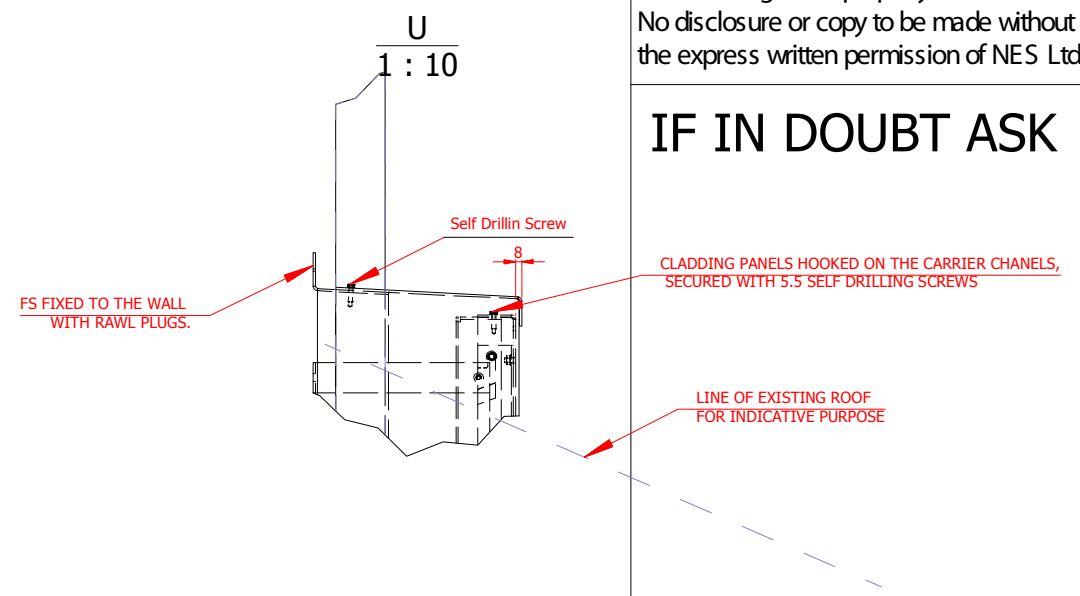

This drawing is the property of NES Ltd.
No disclosure or copy to be made without
the express written permission of NES Ltd.

IF IN DOUBT ASK

3mm aluminium 1050-H14 grade
Panels finish: 40 micron polyester powder coated
Carrier channels finish: Black
Max panel width: 1900mm
Max panel height: 7900mm

2	HEIGHT CHANGED	03/03/2016
1	First issue	29/02/2016
REV	REVISION TO DRAWING	DATE

CLIENT:			
PROJECT:			
DRAWING TITLE: GA drawings Aluminium open joint rain screen cladding			
DRAWING No.		REV:	
SCALE: AS SHOWN	DATE: 18/11/2015	DRAWN BY:	STATUS: