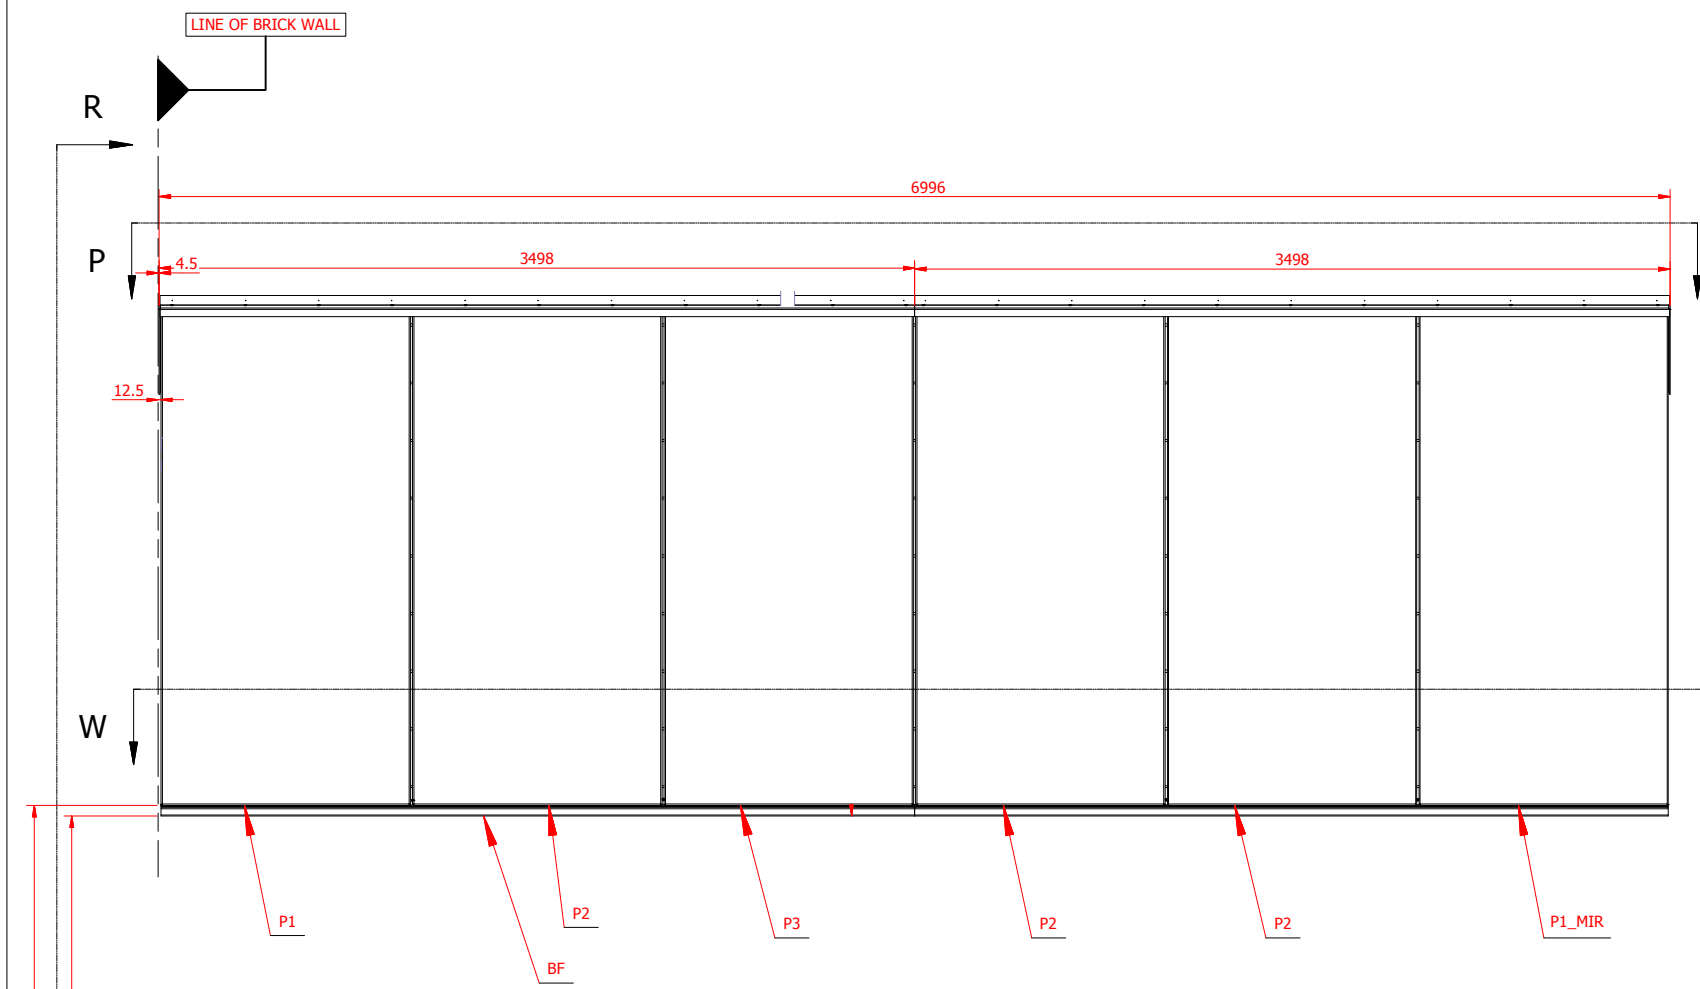

This drawing is the property of NES Ltd.
No disclosure or copy to be made without
the express written permission of NES Ltd.

IF IN DOUBT ASK

3mm aluminium 1050-H14 grade
Panels finish: 40 micron polyester powder coated
Carrier channels finish: Black
Max panel width: 1900mm
Max panel height: 7900mm

2	HEIGHT CHANGED	03/03/2016
1	First issue	29/02/2016
REV	REVISION TO DRAWING	DATE

CLIENT:			
PROJECT:			
DRAWING TITLE: GA drawings Aluminium open joint rain screen cladding			
DRAWING No.		REV:	
SCALE: AS SHOWN	DATE: 18/11/2015	DRAWN BY:	STATUS: