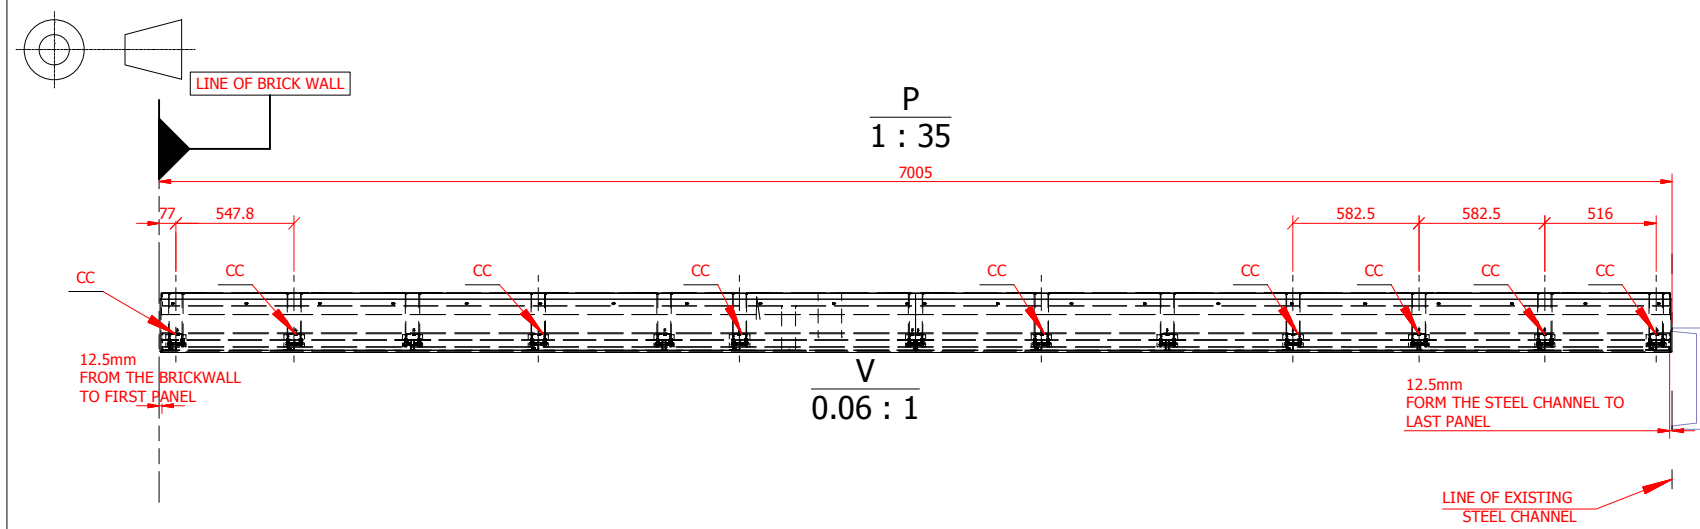

This drawing is the property of NES Ltd.
No disclosure or copy to be made without
the express written permission of NES Ltd.

IF IN DOUBT ASK

3mm aluminium 1050-H14 grade
Panels finish: 40 micron polyester powder coated
Carrier channels finish: Black
Max panel width: 1900mm
Max panel height: 7900mm

2	HEIGHT CHANGED	03/03/2016
1	First issue	29/02/2016
REV	REVISION TO DRAWING	DATE

CLIENT:			
PROJECT:			
DRAWING TITLE: GA drawings Aluminium open joint rain screen cladding			
DRAWING No.		REV:	
SCALE: AS SHOWN	DATE: 18/11/2015	DRAWN BY:	STATUS: