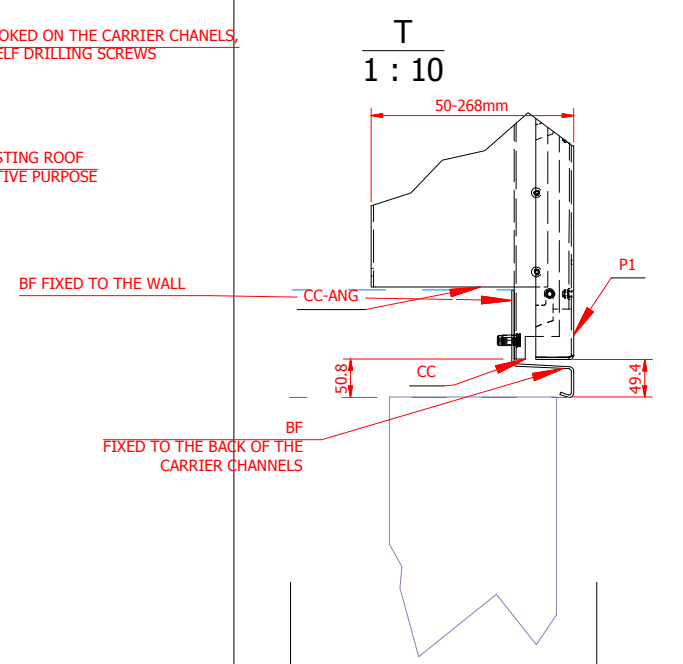

This drawing is the property of NES Ltd.
No disclosure or copy to be made without
the express written permission of NES Ltd.

IF IN DOUBT ASK

3mm aluminium 1050-H14 grade
Panels finish: 40 micron polyester powder coated
Carrier channels finish: Black
Max panel width: 1900mm
Max panel height: 7900mm

2	HEIGHT CHANGED	03/03/2016
1	First issue	29/02/2016
REV	REVISION TO DRAWING	DATE

CLIENT:			
PROJECT:			
DRAWING TITLE: GA drawings Aluminium open joint rain screen cladding			
DRAWING No.		REV:	
SCALE: AS SHOWN	DATE: 18/11/2015	DRAWN BY:	STATUS: