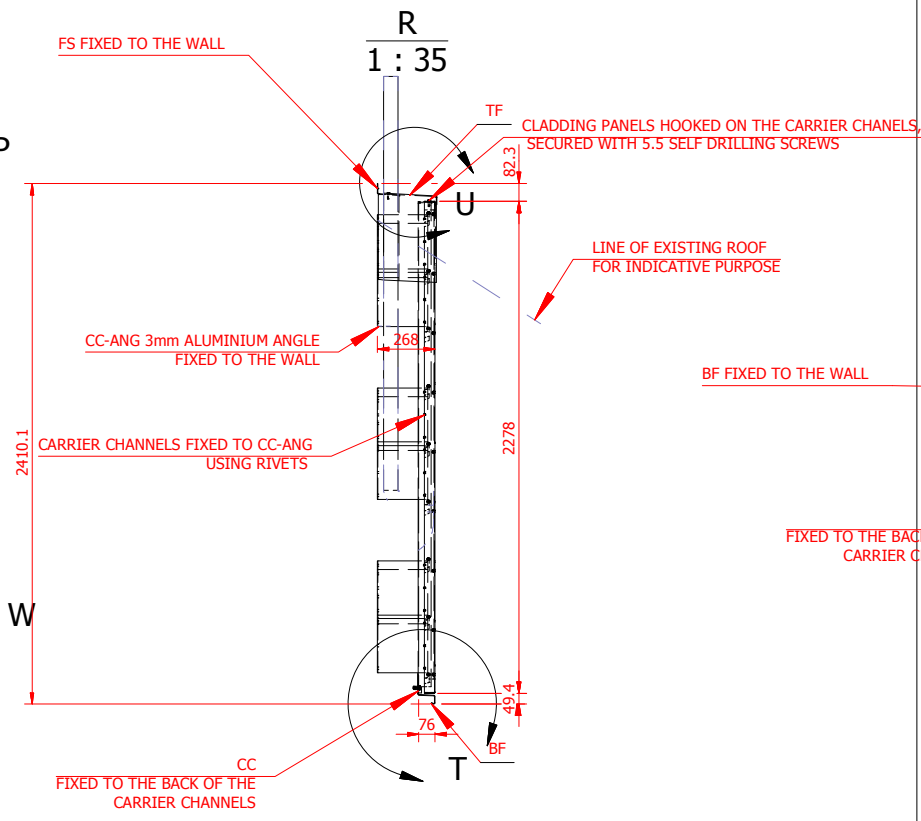

This drawing is the property of NES Ltd.
No disclosure or copy to be made without
the express written permission of NES Ltd.

IF IN DOUBT ASK

3mm aluminium 1050-H14 grade
Panels finish: 40 micron polyester powder coated
Carrier channels finish: Black
Max panel width: 1900mm
Max panel height: 7900mm

2	HEIGHT CHANGED	03/03/2016
1	First issue	29/02/2016
REV	REVISION TO DRAWING	DATE

CLIENT:			
PROJECT:			
DRAWING TITLE: GA drawings Aluminium open joint rain screen cladding			
DRAWING No.		REV:	
SCALE: AS SHOWN	DATE: 18/11/2015	DRAWN BY:	STATUS: