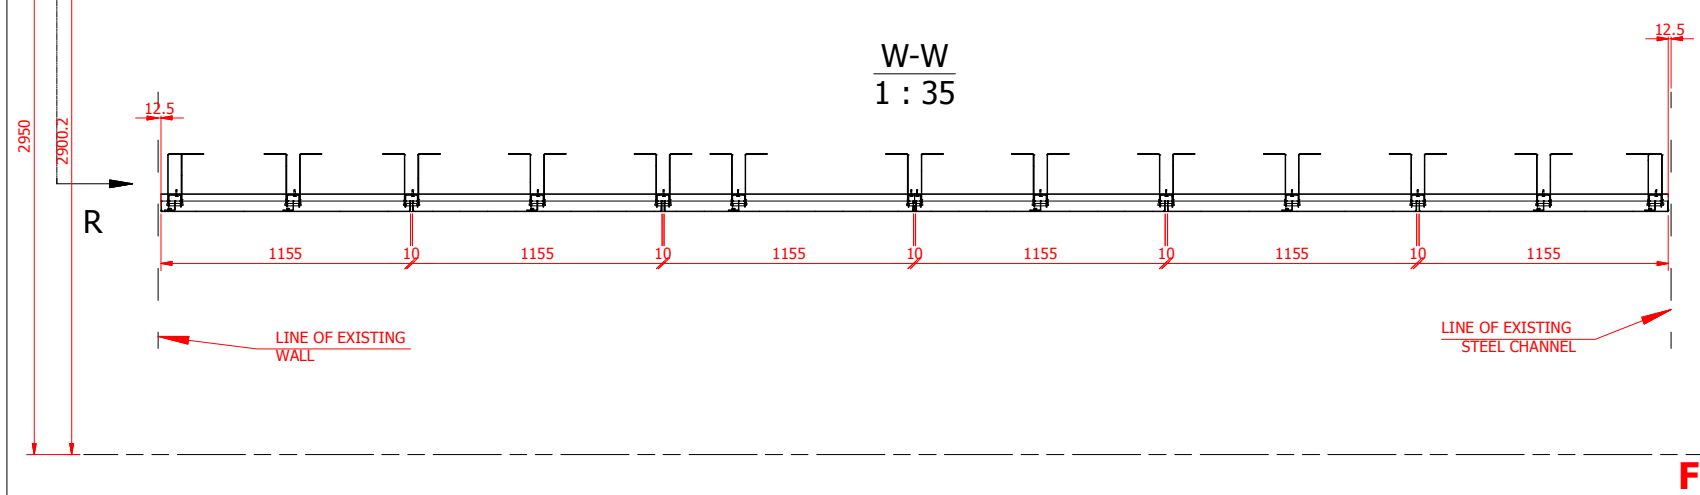

This drawing is the property of NES Ltd.
No disclosure or copy to be made without
the express written permission of NES Ltd.

IF IN DOUBT ASK

3mm aluminium 1050-H14 grade
Panels finish: 40 micron polyester powder coated
Carrier channels finish: Black
Max panel width: 1900mm
Max panel height: 7900mm

2	HEIGHT CHANGED	03/03/2016
1	First issue	29/02/2016
REV	REVISION TO DRAWING	DATE

CLIENT:			
PROJECT:			
DRAWING TITLE: GA drawings Aluminium open joint rain screen cladding			
DRAWING No.		REV:	
SCALE: AS SHOWN	DATE: 18/11/2015	DRAWN BY:	STATUS: