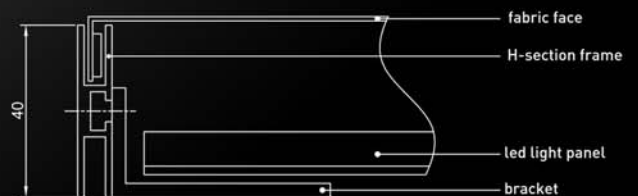

LED Illumination

Our ultra thin fabric faced light boxes are only 40mm depth and available in any size up to an impressive 3m x 2m, all with edge to edge completely even LED illumination.

The graphic is printed onto a stretch fabric and secured in position by a push in silicon strip ideal for quick and easy replacement. Illuminated using our UK manufactured energy efficient, virtually maintenance free LED Light panel.

Ideal for retail environments where high impact, easy to change, cost effective graphics are of major importance.